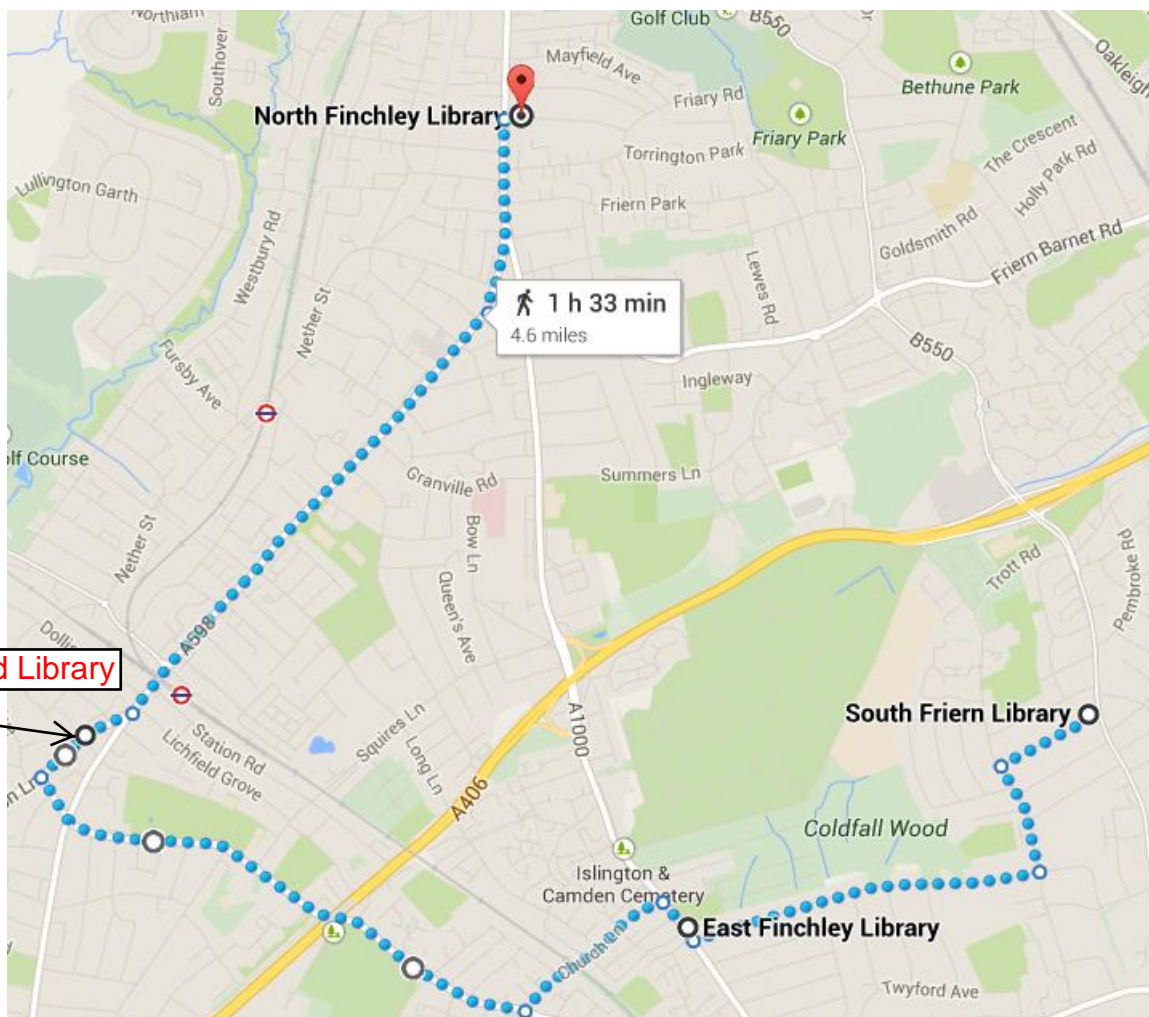

## Route Four

Saturday 9<sup>th</sup> May 2015:

South Friern Library to East Finchley Library to Church End Library to North Finchley Library

11am arrive at South Friern Library

11:10 am leave South Friern Library towards East Finchley Library

- Head Southeast on Sutton Road toward Coppetts Road
- Turn left onto Coppetts Road
- At the roundabout, take the 1<sup>st</sup> exit onto Creighton Avenue

- Turn right onto High Road/A1000

**11:40 am arrive East Finchley Library**

**12:00 leave East Finchley Library towards Church End Library**

- Head northwest on High Road/A1000 toward Leopold Road
- Turn left onto Church Lane
- Turn right onto East End Road/A504
- Continue to follow A504
- Go through 1 roundabout
- Turn right onto Hendon Lane/A5000

**12:30 pm arrive Church End Library**

**1.00 pm leave Church End Library towards North Finchley Library**

- Head northeast on Hendon Lane/A5000 toward Victoria Avenue
- Slight left onto Regents Park Road/A598
- Continue to follow A598
- Turn left onto Ballards Lane/A1000
- Continue to follow A1000
- Turn right onto Ravensdale Avenue